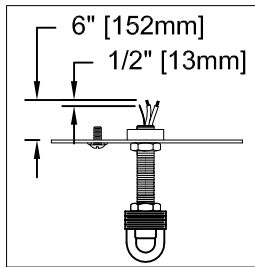

CAUTION: Read instructions carefully and turn electricity off at main circuit breaker panel before beginning installation.

500099

*****
WARNING - If any Special Control Devices are used with this Fixture, Follow the Instructions Carefully to assure full compliance with N.E.C. requirements. If there are any questions, contact a Qualified Electrical Contractor.

WARNING - This product contains chemicals known to the State of California to cause cancer, birth defects and /or other reproductive harm. Thoroughly wash hands after installing, handling, cleaning, or otherwise touching this product.
CAUTION - All glass is fragile, use care when handling Glass component(s) and or Lamp(s).

*****
ASSEMBLY STEPS:

MODE D'ASSEMBLAGE:

PASOS PARA ENSAMBLAR:

1. D,E → A
2. B,A → C
3. Y,Z,H → D (TO LOCK) / (À VERROUILLER) / (APRETAR)
4. Z → H
5. F → M
6. M → N
7. L → M
8. K,J → L
9. L → H
10. F → L,K,J,H,D
11. F → G
12. J,K → H
13. V,U → W
14. Q,P → R
15. T → S
16. X → W

B, C, G & P
(NOT FURNISHED)
(NON FOURNIE)
(NO INCLUIDA)