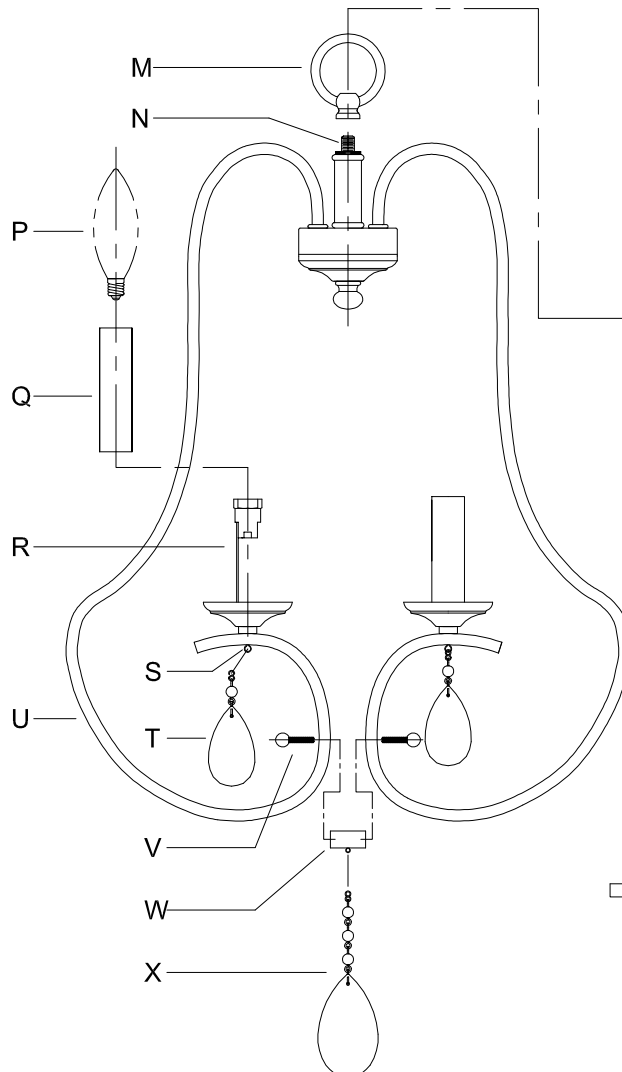

CAUTION: Read instructions carefully and turn electricity off at main circuit breaker panel before beginning installation.

500099

WARNING - If any Special Control Devices are used with this Fixture, Follow the Instructions Carefully to assure full compliance with N.E.C. requirements. If there are any questions, contact a Qualified Electrical Contractor.

ASSEMBLY STEPS:

MODE D'ASSEMBLAGE:

PASOS PARA ENSAMBLAR:

1. D,E → A
2. B,A → C
3. Y,Z,H → D (TO LOCK) / (À VERROUILLER) / (APRETAR)
4. Z → H
5. F → M
6. M → N
7. L → M
8. K,J → L
9. L → H
10. F → L,K,J,H,D
11. F → G
12. J,K → H
13. V,U → W
14. Q,P → R
15. T → S
16. X → W

B, C, G & P
 (NOT FURNISHED)
 (NON FOURNIE)
 (NO INCLUIDA)

ADJUST HEIGHT WITH "D"
 Y → A (TO LOCK)
 RÉGLEZ LA HAUTEUR AVEC "D"
 Y → A (À VERROUILLER)
 AJUSTA LA ALTURA CON "D"
 Y → A (APRETAR)

Instructions d'Assemblage et Installation